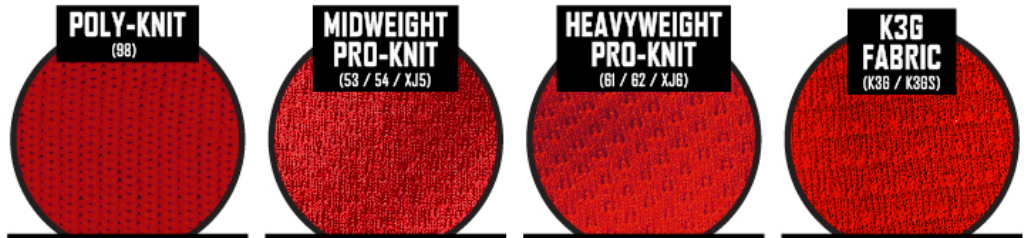

CUSTOM HOCKEY FABRIC COLOUR CHART

| | POLY-KNIT (98) | MIDWEIGHT PRO-KNIT (53 / 54 / XJS) | HEAVYWEIGHT PRO-KNIT (61 / 62 / XJB) | K36 FABRIC (K36 / K36S) |
|--------------------------------|-------------------|--|--|-------------------------------|
| BLACK | ✓ | ✓ | ✓ | ✓ |
| WHITE | ✓ | ✓ | ✓ | ✓ |
| STEEL GREY PMS 425C | ✗ | ✗ | ✗ | ✓ |
| GREY PMS Cool Gray 7C | ✓ | ✓ | ✓ | ✓ |
| WHEAT PMS Warm Gray 2C | ✓ | ✗ | ✗ | ✓ |
| VEGAS GOLD PMS 7501C | ✓ | ✗ | ✗ | ✗ |
| OLD GOLD PMS 132C | ✗ | ✗ | ✗ | ✓ |
| CAMEL PMS 7516C | ✓ | ✗ | ✓ | ✗ |
| GOLD PMS 130C | ✓ | ✓ | ✓ | ✓ |
| BRIGHT ORANGE PMS 172C | ✗ | ✓ | ✗ | ✗ |
| CITRUS ORANGE PMS 1505C | ✓ | ✗ | ✗ | ✓ |
| BURNT ORANGE PMS 1595C | ✓ | ✗ | ✓ | ✓ |
| PINK PMS 210C | ✓ | ✓ | ✗ | ✗ |
| RED PMS 187C | ✓ | ✓ | ✓ | ✓ |
| BRICK RED PMS 202C | ✓ | ✗ | ✓ | ✗ |
| MAROON PMS 188C | ✓ | ✓ | ✓ | ✓ |
| BURGUNDY PMS 262C | ✓ | ✗ | ✓ | ✗ |
| PURPLE PMS Violet C | ✓ | ✓ | ✓ | ✓ |
| NAVY PMS 2767C | ✓ | ✓ | ✓ | ✓ |
| STEEL BLUE PMS 648C | ✓ | ✗ | ✓ | ✓ |
| COLUMBIA BLUE PMS 7456C | ✓ | ✗ | ✓ | ✗ |
| AVIATOR BLUE PMS 7462C | ✗ | ✗ | ✗ | ✓ |
| ROYAL PMS 2747C | ✓ | ✓ | ✓ | ✓ |
| POWDER BLUE PMS 284C | ✓ | ✓ | ✓ | ✓ |
| TEAL PMS 322C | ✓ | ✓ | ✓ | ✓ |
| SEA GREEN PMS 329C | ✓ | ✗ | ✓ | ✗ |
| KELLY GREEN PMS 356C | ✓ | ✓ | ✓ | ✓ |
| FOREST GREEN PMS 343C | ✓ | ✓ | ✓ | ✓ |